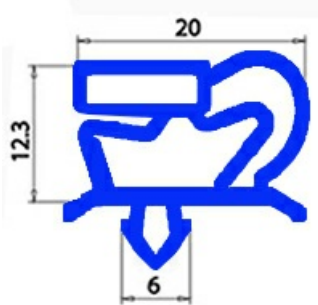

# GASKET MAGNETIC SNAP 1840X625MM QQ1

Date: 22-11-2024

## Technical data

SHORT SIDE mm	A=625 mm
LONG SIDE mm	B=1840 mm
PROFILE TYPE	QQ1