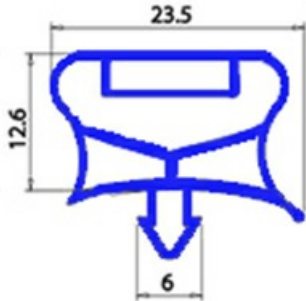

2103360

**MAGNETIC SNAP-IN DOOR GASKET 516X490mm QQ7**

Date: 02-02-2025

**Technical data**

SHORT SIDE mm	A=490 mm
LONG SIDE mm	B=516 mm
PROFILE TYPE	QQ7

**Manufacturer code**

ELECTROLUX PROFESSIONAL S.P.A.