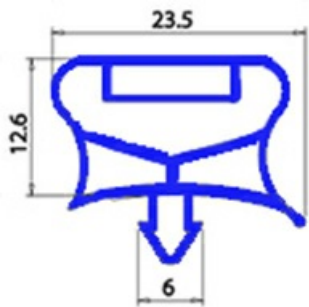

2103365

Date: 18-04-2025

Technical data

SHORT SIDE mm	A=290 mm
LONG SIDE mm	B=485 mm
PROFILE TYPE	QQ7