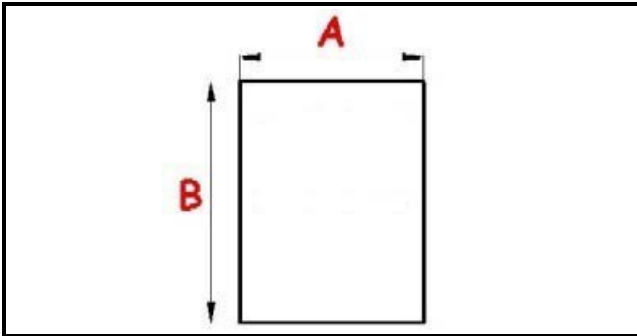

## Technical data

SHORT SIDE mm	A=290 mm
LONG SIDE mm	B=485 mm
PROFILE TYPE	QQ7