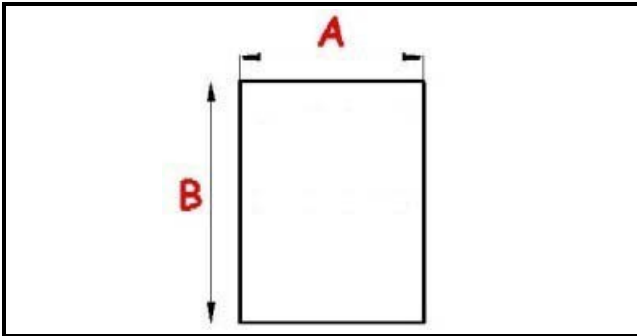

2103365

Date: 22-11-2024

Technical data

SHORT SIDE mm	A=290 mm
LONG SIDE mm	B=485 mm
PROFILE TYPE	QQ7