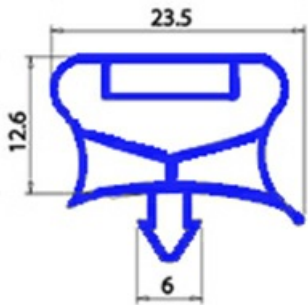

2103365

Date: 22-11-2024

Technical data

SHORT SIDE mm	A=290 mm
LONG SIDE mm	B=485 mm
PROFILE TYPE	QQ7