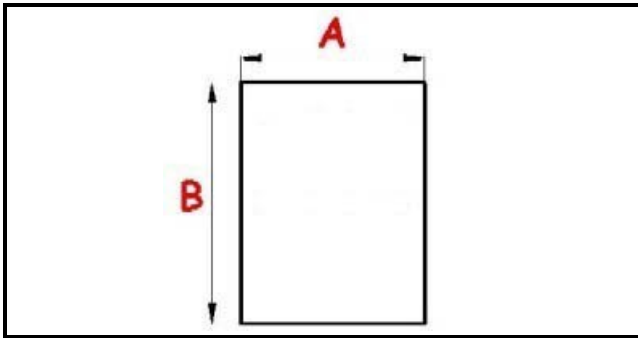

2103365

Date: 18-04-2025

Technical data

SHORT SIDE mm	A=290 mm
LONG SIDE mm	B=485 mm
PROFILE TYPE	QQ7