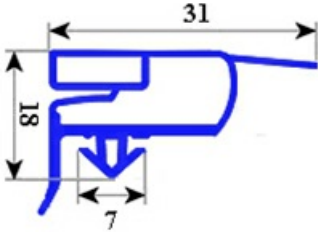

2103368

GASKET MAGNETIC SNAP 1539X659mm QQ6

Date: 01-11-2024

**Technical data**

SHORT SIDE mm	A=659 mm
LONG SIDE mm	B=1539 mm
PROFILE TYPE	QQ6

Manufacturer code

ILSA SPA
ILSA SPA