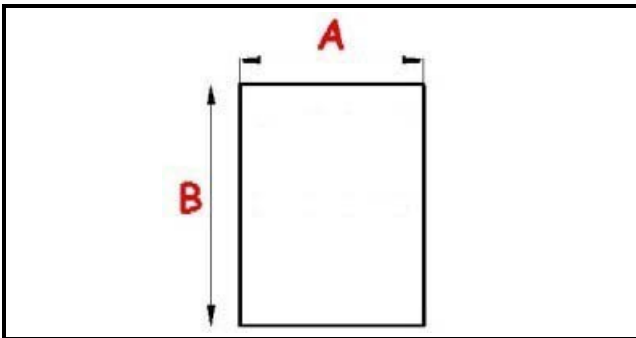

2103368

GASKET MAGNETIC SNAP 1539X659mm QQ6

Date: 01-11-2024

**Technical data**

SHORT SIDE mm	A=659 mm
LONG SIDE mm	B=1539 mm
PROFILE TYPE	QQ6

Manufacturer code

ILSA SPA
ILSA SPA