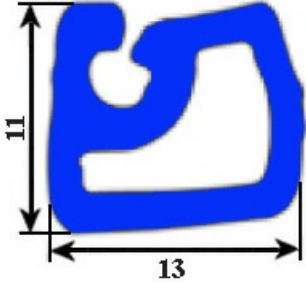

2103370

GASKET MODEL 1000/3000/5000 13x11 BAR 1000mm YY20

Date: 22-11-2024

Technical data

| | |
|--------------|------------|
| LONG SIDE mm | A= 1000 mm |
| PROFILE TYPE | YY20 |