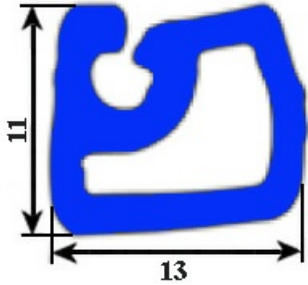

2103370

GASKET MODEL 1000/3000/5000 13x11 BAR 1000mm YY20

Date: 23-12-2024

Technical data

LONG SIDE mm	A= 1000 mm
PROFILE TYPE	YY20