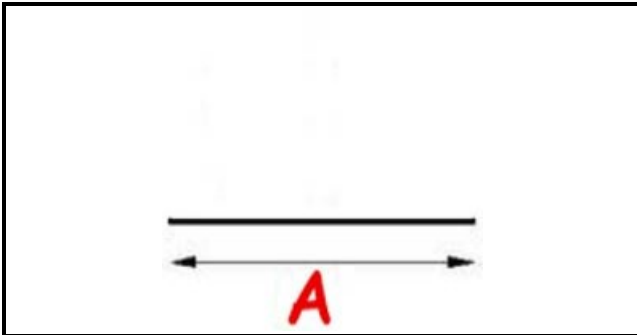

# GASKET MODEL 1000/3000/5000 13x11 BAR YY20

Date: 18-04-2025

## Technical data

LONG SIDE mm	A= 1000 mm
PROFILE TYPE	YY20