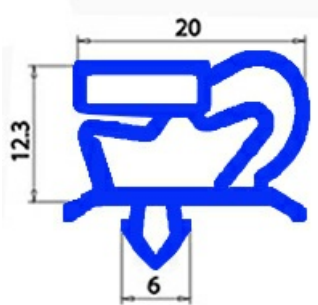

2103381

GASKET MAGNETIC SNAP 1650X690MM O.D. QQ1

Date: 22-11-2024

**Technical data**

SHORT SIDE mm	A=690 mm
LONG SIDE mm	B=1650 mm
PROFILE TYPE	QQ1