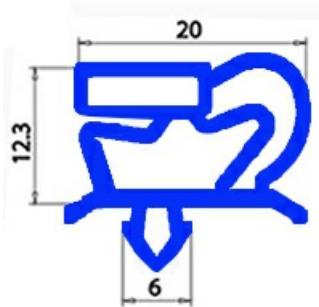

2103382

GASKET MAGNETIC SNAP 1610X670MM O.D. QQ1

Date: 05-03-2025

**Technical data**

| | |
|---------------|-----------|
| SHORT SIDE mm | A=670 mm |
| LONG SIDE mm | B=1610 mm |
| PROFILE TYPE | QQ1 |