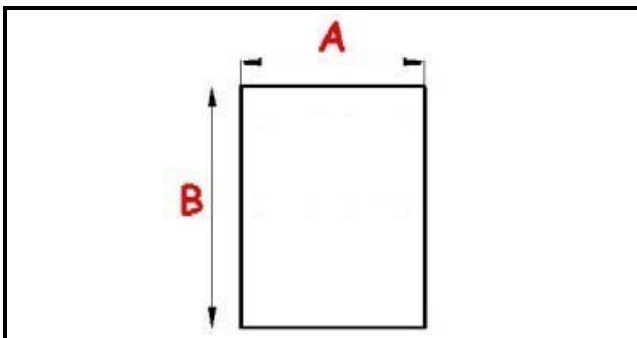

2103382

GASKET MAGNETIC SNAP 1610X670MM O.D. QQ1

Date: 05-03-2025

**Technical data**

| | |
|---------------|-----------|
| SHORT SIDE mm | A=670 mm |
| LONG SIDE mm | B=1610 mm |
| PROFILE TYPE | QQ1 |