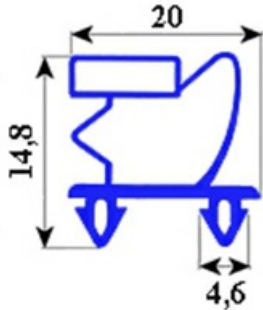

2103384

**SNAP GASKET PVC 8038 738X655mm VPP101000 YY2**

Date: 04-03-2025

**Technical data**

SHORT SIDE mm	A=655 mm
LONG SIDE mm	B=738 mm
PROFILE TYPE	YY2