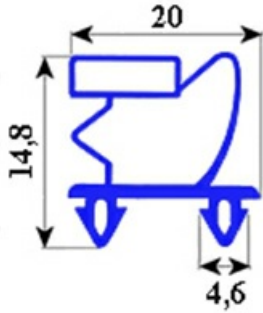

2103384

SNAP GASKET PVC 8038 738X655mm VPP101000 YY2

Date: 22-11-2024

**Technical data**

SHORT SIDE mm	A=655 mm
LONG SIDE mm	B=738 mm
PROFILE TYPE	YY2