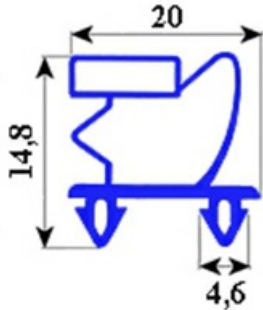

2103384

SNAP GASKET PVC 8038 738X655mm VPP101000 YY2

Date: 23-12-2024

**Technical data**

SHORT SIDE mm	A=655 mm
LONG SIDE mm	B=738 mm
PROFILE TYPE	YY2