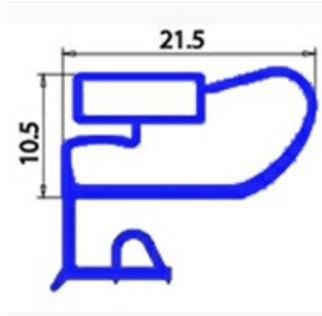

2103390

ANGLED MIDDLE-EDGED MAGNETIC GASKET 400X370 mm XX4

Date: 04-03-2025

ORIGINAL
OSP
SPARE PARTS**Technical data**

SHORT SIDE mm	A=370 mm
LONG SIDE mm	B=400 mm
PROFILE TYPE	XX4

Manufacturer code

MBM- EUROTEC SRL -