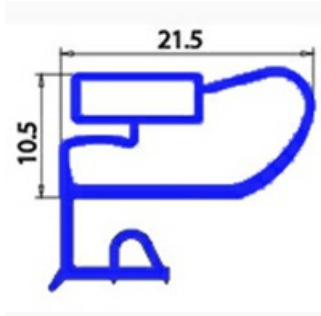

2103390

**ANGLED MIDDLE-EDGED MAGNETIC GASKET 400X370 mm XX4**

Date: 22-11-2024

ORIGINAL  
**OSP**  
SPARE PARTS**Technical data**

SHORT SIDE mm	A=370 mm
LONG SIDE mm	B=400 mm
PROFILE TYPE	XX4

**Manufacturer code**