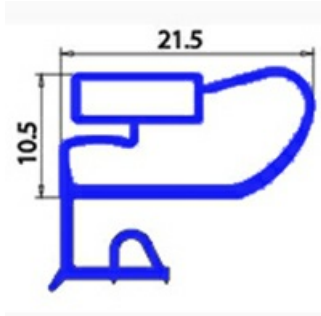

2103390

**ANGLED MIDDLE-EDGED MAGNETIC GASKET 400X370 mm XX4**

Date: 01-11-2024

ORIGINAL  
**OSP**  
SPARE PARTS**Technical data**

SHORT SIDE mm	A=370 mm
LONG SIDE mm	B=400 mm
PROFILE TYPE	XX4

**Manufacturer code**