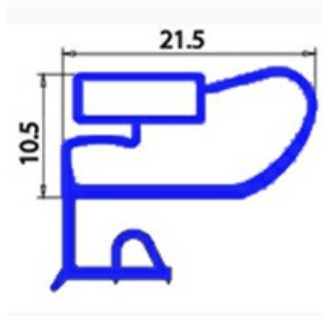

2103390

**ANGLED MIDDLE-EDGED MAGNETIC GASKET 400X370 mm XX4**

Date: 23-12-2024

ORIGINAL  
**OSP**  
SPARE PARTS**Technical data**

SHORT SIDE mm	A=370 mm
LONG SIDE mm	B=400 mm
PROFILE TYPE	XX4

**Manufacturer code**