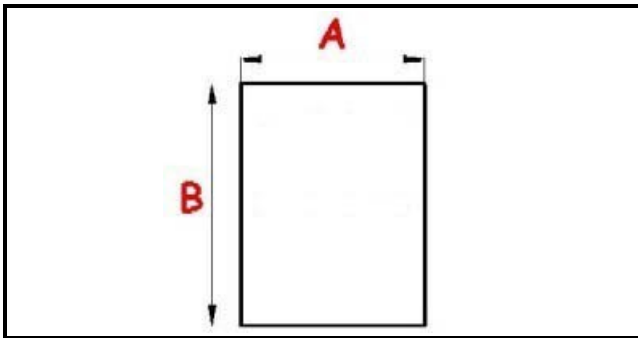

2103394

MAGNETIC SNAP-IN GASKET 695X105mm QQ1

Date: 18-04-2025

Technical data

SHORT SIDE mm	A=695 mm
LONG SIDE mm	B=1050 mm
PROFILE TYPE	QQ1