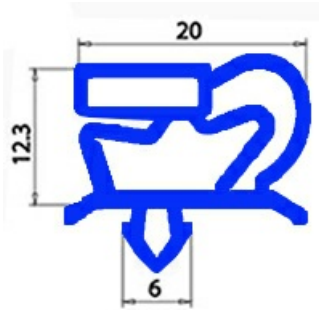

2103394

MAGNETIC SNAP-IN GASKET 695X105mm QQ1

Date: 18-04-2025

Technical data

SHORT SIDE mm	A=695 mm
LONG SIDE mm	B=1050 mm
PROFILE TYPE	QQ1