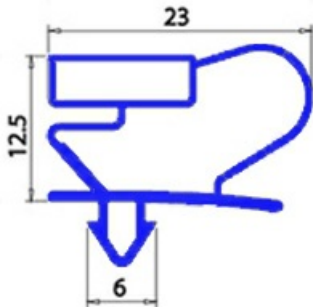

# MAGNETIC SNAP-IN GASKET 1595X605mm QQ2

Date: 18-04-2025

## Technical data

SHORT SIDE mm	A=605 mm
LONG SIDE mm	B=1595 mm
PROFILE TYPE	QQ2