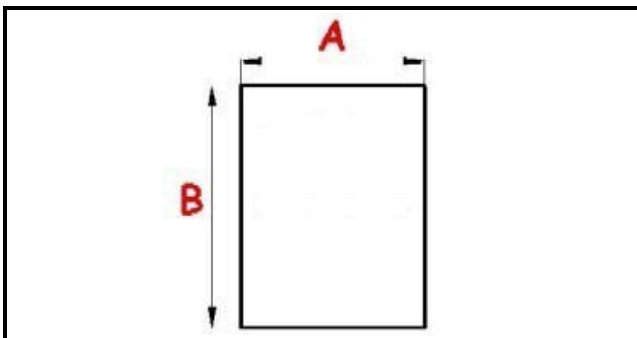

## Technical data

SHORT SIDE mm	A=605 mm
LONG SIDE mm	B=1595 mm
PROFILE TYPE	QQ2