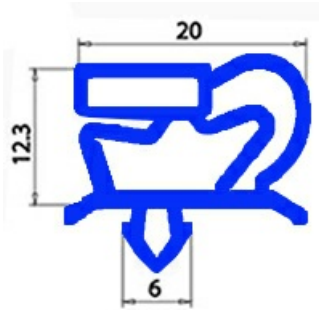

# MAGNETIC SNAP-IN GASKET 445X195mm QQ1

Date: 11-03-2025

## Technical data

SHORT SIDE mm	A=195mm
LONG SIDE mm	B=445 mm
PROFILE TYPE	QQ1