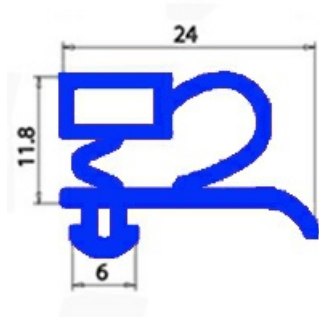

2103411

MAGNETIC SNAP-IN GASKET 651X741mm QQ3

Date: 18-04-2025

Technical data

SHORT SIDE mm	A=651 mm
LONG SIDE mm	B=741 mm
PROFILE TYPE	QQ3