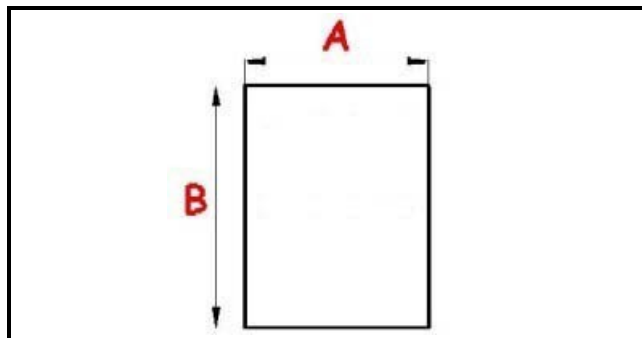

2103411

MAGNETIC SNAP-IN GASKET 651X741mm QQ3

Date: 18-04-2025

Technical data

SHORT SIDE mm	A=651 mm
LONG SIDE mm	B=741 mm
PROFILE TYPE	QQ3