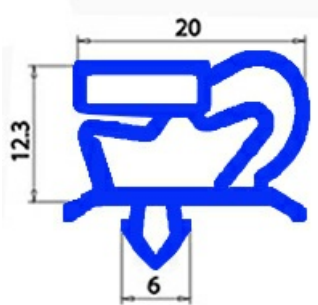

2103413

MAGNETIC SNAP-IN GASKET 710X450mm O.D. QQ1

Date: 05-03-2025

**Technical data**

SHORT SIDE mm	A=450 mm
LONG SIDE mm	B=710 mm
PROFILE TYPE	QQ1