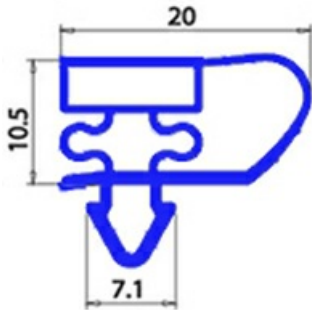

2103417

GASKET MAGNETIC SNAP 395X645mm O.D. YY22

Date: 22-11-2024

Technical data

SHORT SIDE mm	A=395 mm
LONG SIDE mm	B=645 mm
PROFILE TYPE	YY22