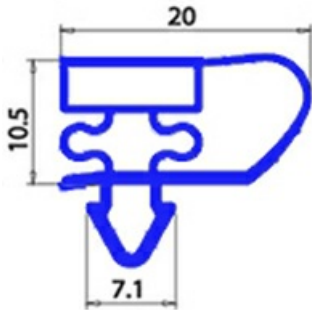

2103417

GASKET MAGNETIC SNAP 395X645mm O.D. YY22

Date: 23-12-2024

Technical data

SHORT SIDE mm	A=395 mm
LONG SIDE mm	B=645 mm
PROFILE TYPE	YY22