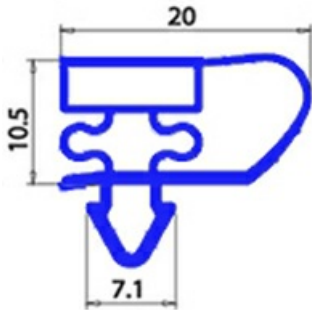

2103417

GASKET MAGNETIC SNAP 395X645mm O.D. YY22

Date: 05-03-2025

**Technical data**

SHORT SIDE mm	A=395 mm
LONG SIDE mm	B=645 mm
PROFILE TYPE	YY22