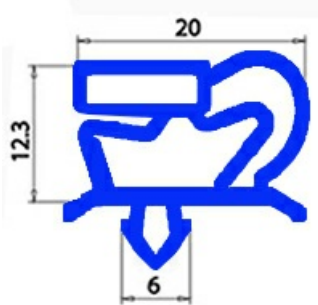

2103426

**GASKET MAGNETIC SNAP 420X320 QQ1**

Date: 22-01-2025

**Technical data**

SHORT SIDE mm	A=320 mm
LONG SIDE mm	B=420 mm
PROFILE TYPE	QQ1

**Manufacturer code**

SILKO ALI GROUP SRL A SOCIO UNICO

SILKO ALI GROUP SRL A SOCIO UNICO