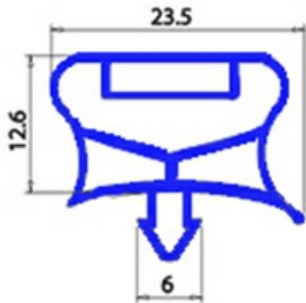

2103436

GASKET MAGNETIC SNAP 615X410 MM O.D. QQ1

Date: 05-03-2025

**Technical data**

SHORT SIDE mm	A=410 mm
LONG SIDE mm	B=615 mm
PROFILE TYPE	QQ7

Manufacturer code

EMMEPI GRANDI CUCINE S.R.L.