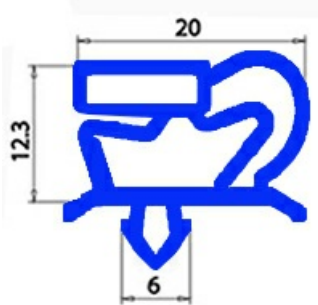

2103452

GASKET MAGNETIC SNAP- 415X600MM QQ1

Date: 22-11-2024

**Technical data**

SHORT SIDE mm	A=415 mm
LONG SIDE mm	B=600 mm
PROFILE TYPE	QQ1