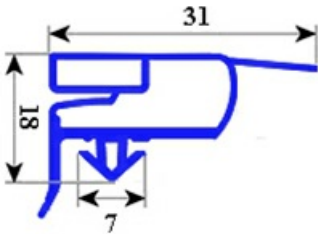

# GASKET MAGNETIC SNAP RIC. PORT 700 ARF 2007 665X1495mm QQ6

Date: 23-11-2024

## Technical data

SHORT SIDE mm	A=655 mm
LONG SIDE mm	B=1495 mm
PROFILE TYPE	QQ6