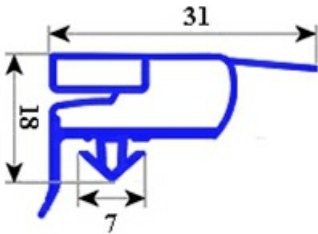

2103454

**GASKET MAGNETIC SNAP RIC. PORT 700 ARF 2007 665X1495mm
QQ6**

Date: 23-01-2025

**Technical data**

SHORT SIDE mm	A=655 mm
LONG SIDE mm	B=1495 mm
PROFILE TYPE	QQ6

Manufacturer code

ILSA SPA
ILSA SPA