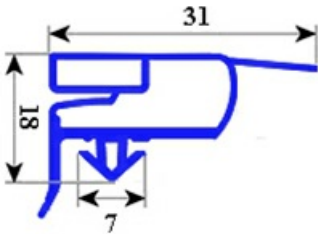

# GASKET MAGNETIC SNAP RIC. PORT 700 ARF 2007 665X1495mm QQ6

Date: 05-03-2025

## Technical data

SHORT SIDE mm	A=655 mm
LONG SIDE mm	B=1495 mm
PROFILE TYPE	QQ6