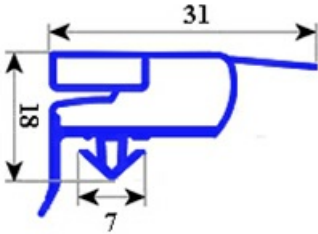

2103454

GASKET MAGNETIC SNAP RIC. PORT 700 ARF 2007 665X1495mm QQ6

Date: 18-04-2025

Technical data

SHORT SIDE mm	A=655 mm
LONG SIDE mm	B=1495 mm
PROFILE TYPE	QQ6

Manufacturer code

ILSA SPA
ILSA SPA