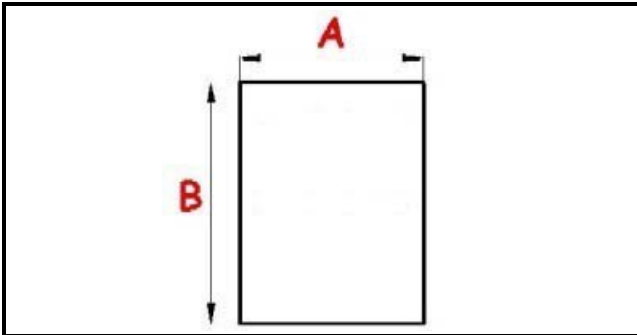

2103454

GASKET MAGNETIC SNAP RIC. PORT 700 ARF 2007 665X1495mm QQ6

Date: 18-04-2025

Technical data

SHORT SIDE mm	A=655 mm
LONG SIDE mm	B=1495 mm
PROFILE TYPE	QQ6

Manufacturer code

ILSA SPA
ILSA SPA