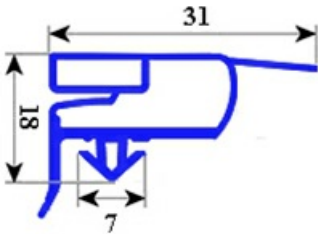

2103454

GASKET MAGNETIC SNAP RIC. PORT 700 ARF 2007 665X1495mm QQ6

Date: 23-11-2024