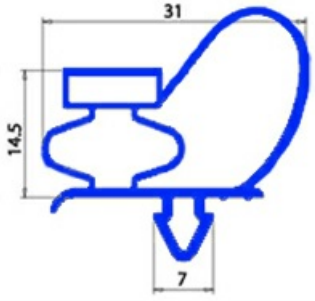

2103455

GASKET MAGNETIC SNAP FAGOR BAR =2000MT YY22

Date: 22-11-2024