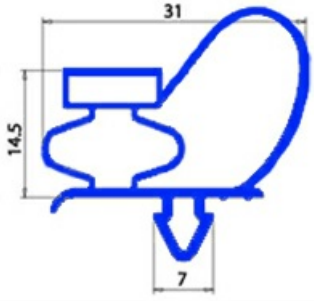

# GASKET MAGNETIC SNAP FAGOR BAR =2000MT YY22

Date: 23-01-2025

## Technical data

LONG SIDE mm	A=2000 mm
PROFILE TYPE	YY33