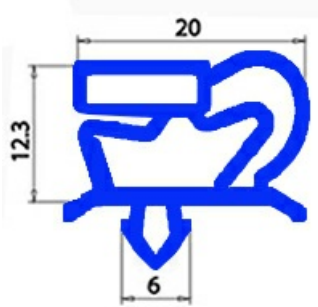

2103458

GASKET MAGNETIC SNAP 1580X380 mm QQ1

Date: 18-04-2025

Technical data

SHORT SIDE mm	A=680 mm
LONG SIDE mm	B=1580 mm
PROFILE TYPE	QQ1