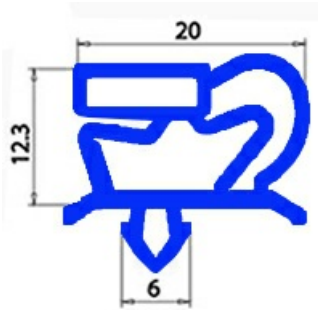

# GASKET MAGNETIC SNAP 445X610MM O.D. QQ1

Date: 18-04-2025

## Technical data

SHORT SIDE mm	A=445 mm
LONG SIDE mm	B=610 mm
PROFILE TYPE	QQ1