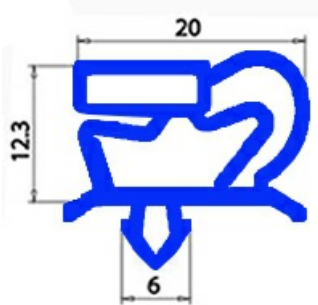

2103469

GASKET MAGNETIC SNAP 490X625MM QQ1

Date: 23-01-2025

**Technical data**

SHORT SIDE mm	A=490 mm
LONG SIDE mm	B=625 mm
PROFILE TYPE	QQ1