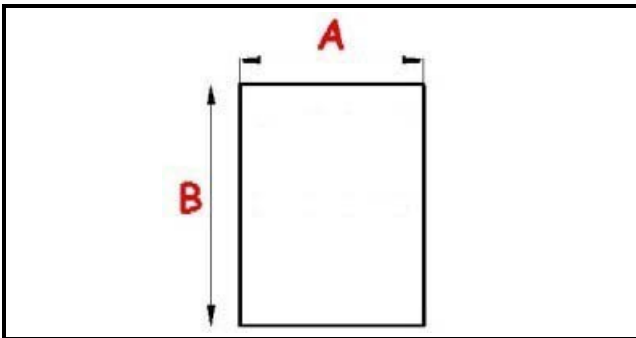

2103469

GASKET MAGNETIC SNAP 490X625MM QQ1

Date: 23-01-2025

**Technical data**

SHORT SIDE mm	A=490 mm
LONG SIDE mm	B=625 mm
PROFILE TYPE	QQ1