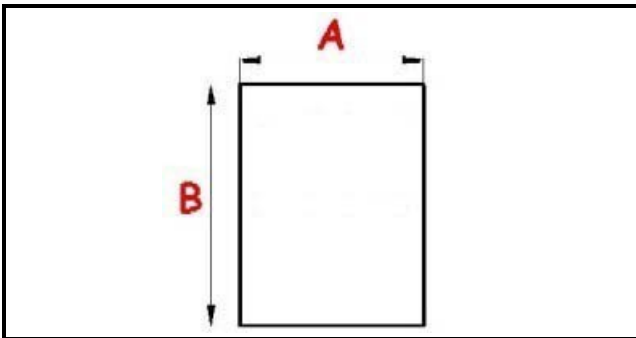

2103485

**GASKET MAGNETIC SNAP 660X740mm O.D. QQ8**

Date: 23-11-2024

**Technical data**

SHORT SIDE mm	A=470 mm
LONG SIDE mm	B=660 mm
PROFILE TYPE	QQ8