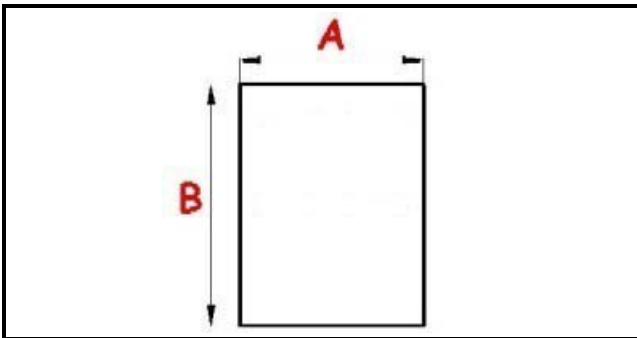

2103485

GASKET MAGNETIC SNAP 660X740mm O.D. QQ8

Date: 05-03-2025

Technical data

SHORT SIDE mm	A=470 mm
LONG SIDE mm	B=660 mm
PROFILE TYPE	QQ8