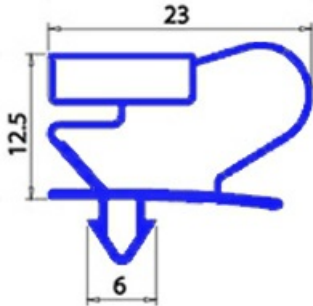

2103491

**GASKET MAGNETIC SNAP 390X650MM O.D. QQ2**

Date: 05-03-2025

**Technical data**

SHORT SIDE mm	A=390 mm
LONG SIDE mm	B=650 mm
PROFILE TYPE	QQ2

**Manufacturer code**

ANGELO PO GRANDI CUCINE SPA