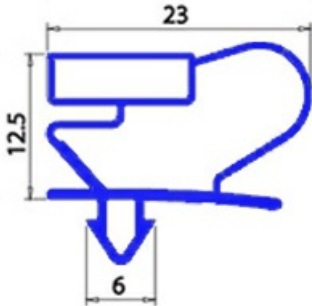

2103491

**GASKET MAGNETIC SNAP 390X650MM O.D. QQ2**

Date: 22-11-2024

**Technical data**

SHORT SIDE mm	A=390 mm
LONG SIDE mm	B=650 mm
PROFILE TYPE	QQ2

**Manufacturer code**

ANGELO PO GRANDI CUCINE SPA