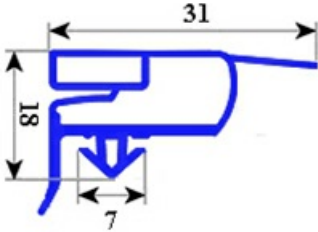

2103494

GASKET MAGNETIC SNAP RIC. PORT PA 1.1 ARF 2007 QQ6

Date: 23-11-2024

**Technical data**

SHORT SIDE mm	A=695 mm
LONG SIDE mm	B=1495 mm
PROFILE TYPE	QQ6

Manufacturer code

ILSA SPA