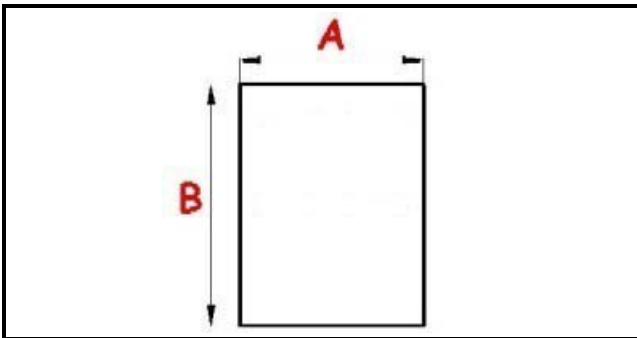

2103498

**GASKET MAGNETIC SNAP 590X420MM O.D. XX3**

Date: 22-11-2024

**Technical data**

SHORT SIDE mm	A=420 mm
LONG SIDE mm	B=590 mm
PROFILE TYPE	XX3