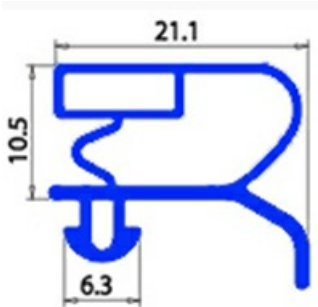

2103503

**GASKET MAGNETIC SNAP 621X498 MM EVERLASTING XX1**

Date: 23-12-2024

**Technical data**

SHORT SIDE mm	A=498 mm
LONG SIDE mm	B=621 mm
PROFILE TYPE	XX1

**Manufacturer code**

EVERLASTING SRL