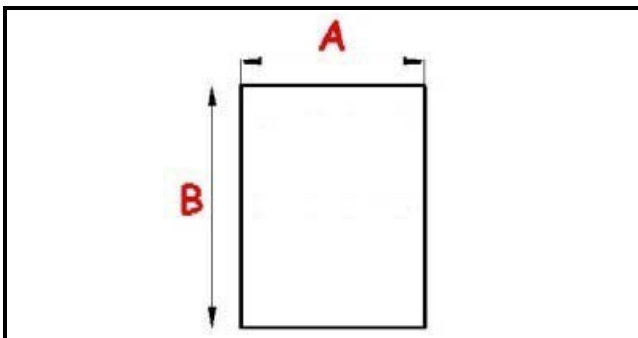

# GASKET MAGNETIC SNAP 495x290MM EVERLASTING XX1

Date: 20-04-2025

## Technical data

SHORT SIDE mm	A=290 mm
LONG SIDE mm	B=495 mm
PROFILE TYPE	XX1