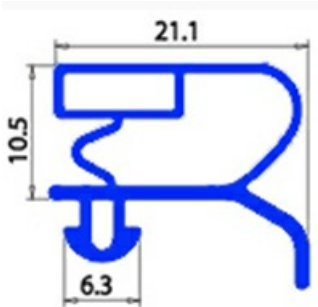

2103505

GASKET MAGNETIC SNAP 495x290MM EVERLASTING XX1

Date: 23-11-2024

**Technical data**

SHORT SIDE mm	A=290 mm
LONG SIDE mm	B=495 mm
PROFILE TYPE	XX1