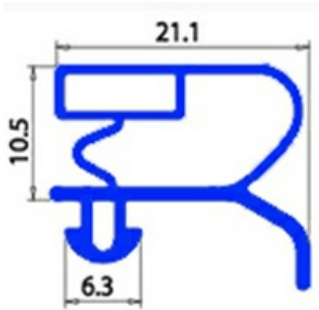

# GASKET MAGNETIC SNAP 495x290MM EVERLASTING XX1

Date: 20-04-2025

## Technical data

SHORT SIDE mm	A=290 mm
LONG SIDE mm	B=495 mm
PROFILE TYPE	XX1