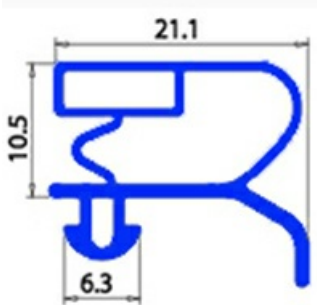

2103505

GASKET MAGNETIC SNAP 495x290MM EVERLASTING XX1

Date: 23-12-2024

**Technical data**

SHORT SIDE mm	A=290 mm
LONG SIDE mm	B=495 mm
PROFILE TYPE	XX1