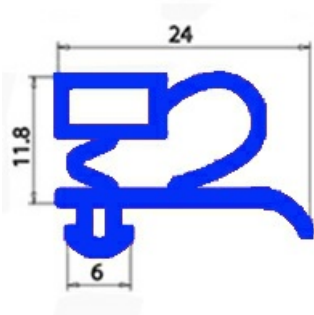

2103509

GASKET MAGNETIC SNAP 1565X630MM OD

Date: 05-03-2025

**Technical data**

SHORT SIDE mm	A=630 mm
LONG SIDE mm	B=1565 mm
PROFILE TYPE	QQ3