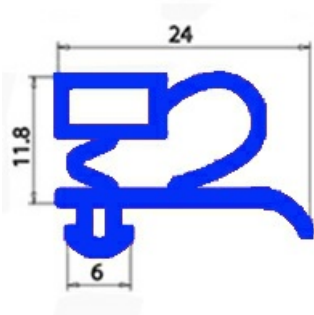

2103509

**GASKET MAGNETIC SNAP 1565X630MM OD**

Date: 23-01-2025

**Technical data**

SHORT SIDE mm	A=630 mm
LONG SIDE mm	B=1565 mm
PROFILE TYPE	QQ3