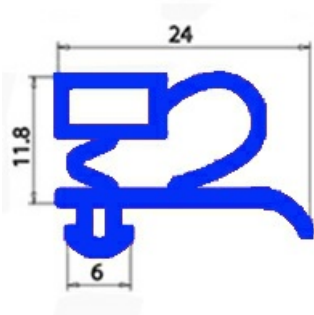

2103510

GASKET MAGNETIC SNAP 690X1600MM O.D. QQ3

Date: 23-12-2024

**Technical data**

SHORT SIDE mm	A=690 mm
LONG SIDE mm	B=1600 mm
PROFILE TYPE	QQ3