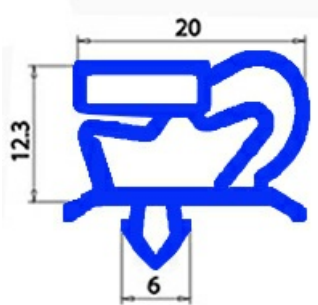

2103511

**GASKET MAGNETIC SNAP 710X1924mm O.D. QQ1**

Date: 23-01-2025

**Technical data**

SHORT SIDE mm	A=710 mm
LONG SIDE mm	B=1924 mm
PROFILE TYPE	QQ1