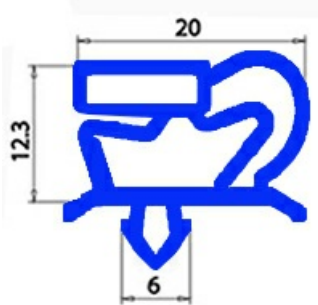

2103513

GASKET MAGNETIC SNAP-675X1545 O.D. QQ1

Date: 23-01-2025

**Technical data**

SHORT SIDE mm	A=675 mm
LONG SIDE mm	B=1545 mm
PROFILE TYPE	QQ1