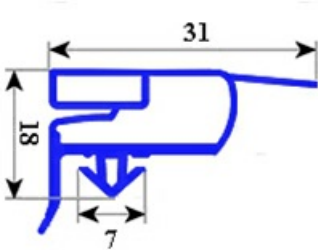

# GASKET MAGNETIC SNAP (SPARE) 1/1 DOOR GE / PA 698X1538 mm QQ6

Date: 23-11-2024

ORIGINAL  
**OSP**  
SPARE PARTS

## Technical data

SHORT SIDE mm	A=698 mm
LONG SIDE mm	B=1538 mm
PROFILE TYPE	QQ6