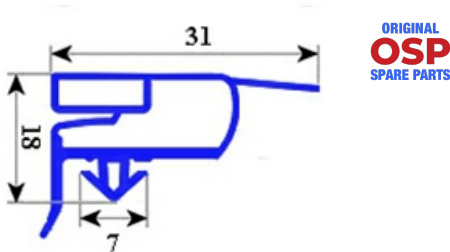

2103531

GASKET MAGNETIC SNAP (SPARE) 1/1 DOOR GE / PA 698X1538 mm QQ6

Date: 05-03-2025

Technical data

SHORT SIDE mm	A=698 mm
LONG SIDE mm	B=1538 mm
PROFILE TYPE	QQ6

Manufacturer code

ILSA SPA
ILSA SPA