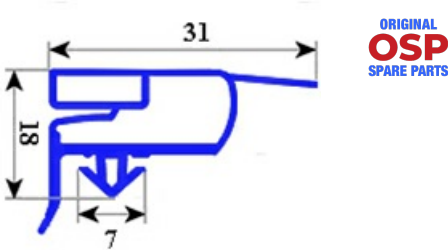

2103531

GASKET MAGNETIC SNAP (SPARE) 1/1 DOOR GE / PA 698X1538 mm QQ6

Date: 23-12-2024

Technical data

SHORT SIDE mm	A=698 mm
LONG SIDE mm	B=1538 mm
PROFILE TYPE	QQ6

Manufacturer code

ILSA SPA
ILSA SPA