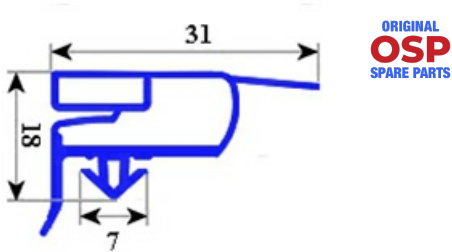

2103531

GASKET MAGNETIC SNAP (SPARE) 1/1 DOOR GE / PA 698X1538 mm QQ6

Date: 23-01-2025

Technical data

SHORT SIDE mm	A=698 mm
LONG SIDE mm	B=1538 mm
PROFILE TYPE	QQ6

Manufacturer code

ILSA SPA

ILSA SPA