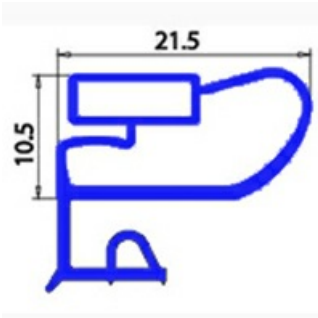

2103545

**ANGLED MIDDLE-EDGED MAGNETIC GASKET 280X390mm O.D.
XX4**

Date: 05-03-2025

**Technical data**

SHORT SIDE mm	A=280 mm
LONG SIDE mm	B=390 mm
PROFILE TYPE	XX4