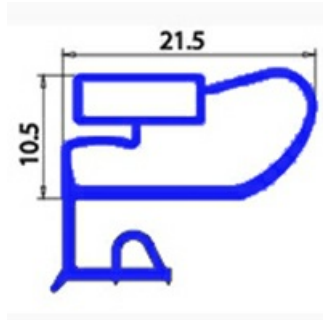

2103545

**ANGLED MIDDLE-EDGED MAGNETIC GASKET 280X390mm O.D.
XX4**

Date: 23-11-2024

**Technical data**

SHORT SIDE mm	A=280 mm
LONG SIDE mm	B=390 mm
PROFILE TYPE	XX4