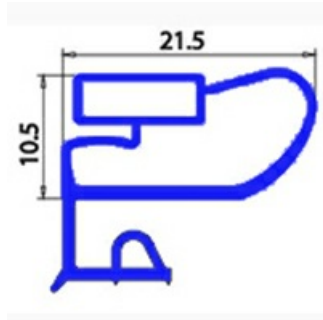

2103545

**ANGLED MIDDLE-EDGED MAGNETIC GASKET 280X390mm O.D.  
XX4**

Date: 23-12-2024

**Technical data**

SHORT SIDE mm	A=280 mm
LONG SIDE mm	B=390 mm
PROFILE TYPE	XX4