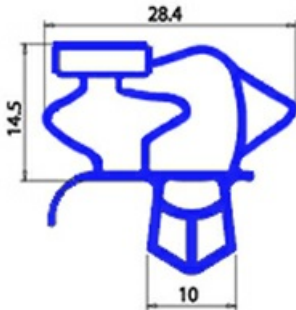

2103547

GASKET MAGNETIC SNAP 1520X633 MM YY6

Date: 23-11-2024

**Technical data**

SHORT SIDE mm	A=633mm
LONG SIDE mm	B=1520 mm
PROFILE TYPE	YY6