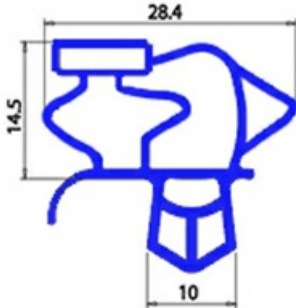

2103547

GASKET MAGNETIC SNAP 1520X633 MM YY6

Date: 23-12-2024

Technical data

SHORT SIDE mm	A=633mm
LONG SIDE mm	B=1520 mm
PROFILE TYPE	YY6