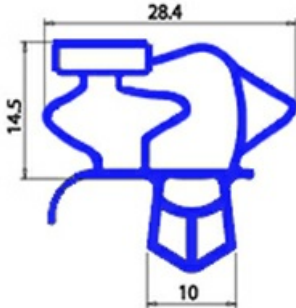

2103547

GASKET MAGNETIC SNAP 1520X633 MM YY6

Date: 23-01-2025

Technical data

SHORT SIDE mm	A=633mm
LONG SIDE mm	B=1520 mm
PROFILE TYPE	YY6