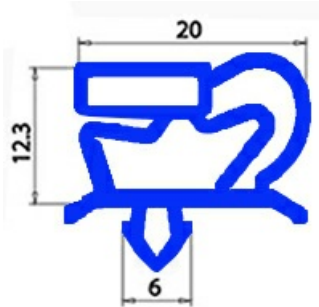

# GASKET MAGNETIC SNAP 685X1515mm O.D. QQ1

Date: 23-01-2025

## Technical data

SHORT SIDE mm	A=685 mm
LONG SIDE mm	B=1515 mm
PROFILE TYPE	QQ1