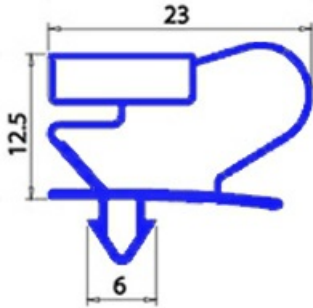

2103590

MAGNETIC SNAP-IN GASKET 310X480MM O.D. QQ2

Date: 05-03-2025

Technical data

SHORT SIDE mm	A=310 mm
LONG SIDE mm	B=480 mm
PROFILE TYPE	QQ2