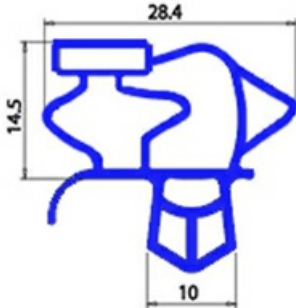

2103603

**SNAP-IN MAGNETIC GASKET 678X1570NN O.D. YY6**

Date: 23-01-2025

**Technical data**

SHORT SIDE mm	A=678 mm
LONG SIDE mm	B=1570 mm
PROFILE TYPE	YY6