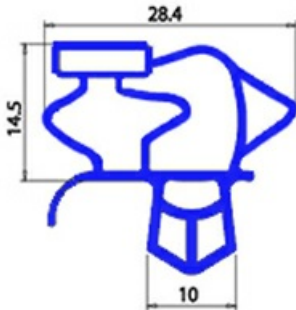

2103603

**SNAP-IN MAGNETIC GASKET 678X1570NN O.D. YY6**

Date: 23-11-2024

**Technical data**

SHORT SIDE mm	A=678 mm
LONG SIDE mm	B=1570 mm
PROFILE TYPE	YY6