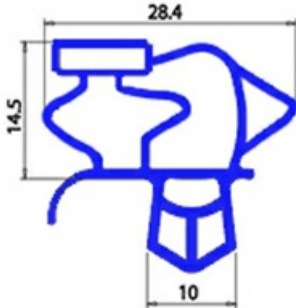

2103603

SNAP-IN MAGNETIC GASKET 678X1570NN O.D. YY6

Date: 06-03-2025

**Technical data**

SHORT SIDE mm	A=678 mm
LONG SIDE mm	B=1570 mm
PROFILE TYPE	YY6