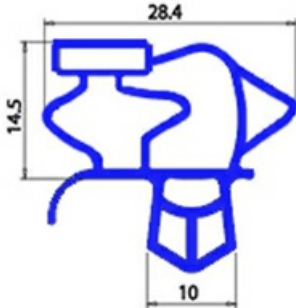

2103603

SNAP-IN MAGNETIC GASKET 678X1570NN O.D. YY6

Date: 23-12-2024

**Technical data**

SHORT SIDE mm	A=678 mm
LONG SIDE mm	B=1570 mm
PROFILE TYPE	YY6