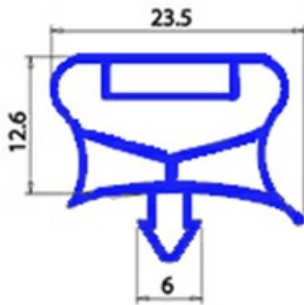

2103606

Date: 23-11-2024

Technical data

SHORT SIDE mm	A=585 mm
LONG SIDE mm	B=1535 mm
PROFILE TYPE	QQ7

Manufacturer code

SILKO ALI GROUP SRL A SOCIO UNICO
MARENO ALI GROUP SRL A SOCIO UNICO