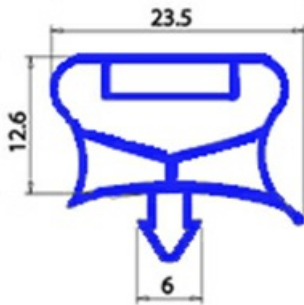

2103606

Date: 23-01-2025

Technical data

SHORT SIDE mm	A=585 mm
LONG SIDE mm	B=1535 mm
PROFILE TYPE	QQ7

Manufacturer code

SILKO ALI GROUP SRL A SOCIO UNICO
MARENO ALI GROUP SRL A SOCIO UNICO