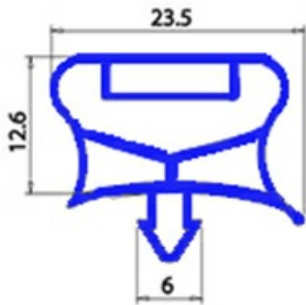

2103606

Date: 06-03-2025

Technical data

SHORT SIDE mm	A=585 mm
LONG SIDE mm	B=1535 mm
PROFILE TYPE	QQ7

Manufacturer code

SILKO ALI GROUP SRL A SOCIO UNICO
MARENO ALI GROUP SRL A SOCIO UNICO