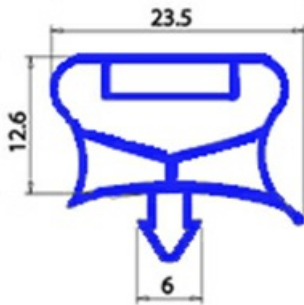

2103606

Date: 23-12-2024

Technical data

SHORT SIDE mm	A=585 mm
LONG SIDE mm	B=1535 mm
PROFILE TYPE	QQ7

Manufacturer code

SILKO ALI GROUP SRL A SOCIO UNICO

MARENO ALI GROUP SRL A SOCIO UNICO