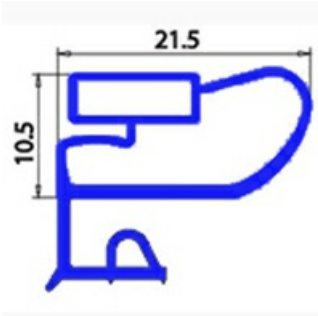

2103613

**ANGLED MIDDLE-EDGED MAGNETIC GASKET 678X540MM XX4**

Date: 23-11-2024

**Technical data**

SHORT SIDE mm	A=540 mm
LONG SIDE mm	B=678 mm
PROFILE TYPE	XX4

**Manufacturer code**

MBM- EUROTEC SRL -