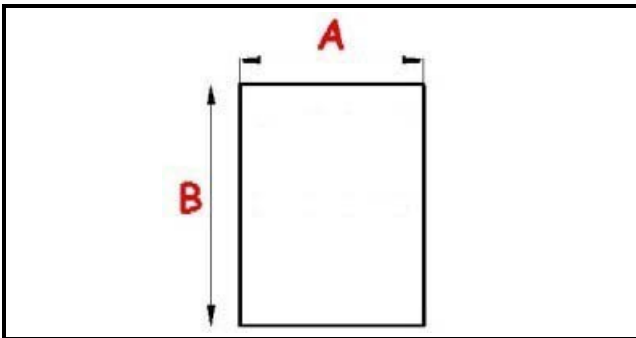

2103613

**ANGLED MIDDLE-EDGED MAGNETIC GASKET 678X540MM XX4**

Date: 23-11-2024

**Technical data**

SHORT SIDE mm	A=540 mm
LONG SIDE mm	B=678 mm
PROFILE TYPE	XX4

**Manufacturer code**

MBM- EUROTEC SRL -