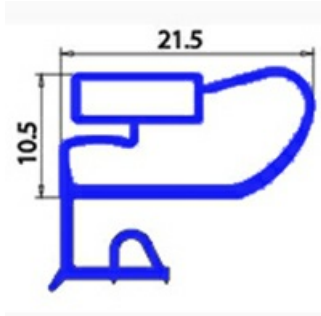

2103613

**ANGLED MIDDLE-EDGED MAGNETIC GASKET 678X540MM XX4**

Date: 23-12-2024

**Technical data**

SHORT SIDE mm	A=540 mm
LONG SIDE mm	B=678 mm
PROFILE TYPE	XX4

**Manufacturer code**

MBM- EUROTEC SRL -