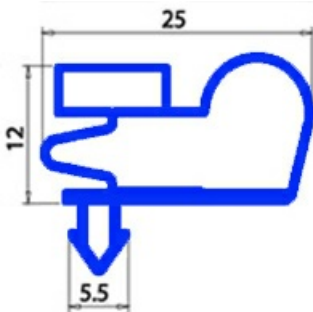

2103616

MAGNETIC SNAP IN GASKET 410X660MM O.D. QQ8

Date: 23-01-2025

**Technical data**

SHORT SIDE mm	A=410 mm
LONG SIDE mm	B=660 mm
PROFILE TYPE	QQ8