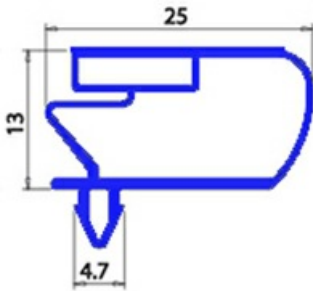

2103617

Date: 12-01-2025

Technical data

SHORT SIDE mm	A=955 mm
LONG SIDE mm	B=1550 mm
PROFILE TYPE	QQ10