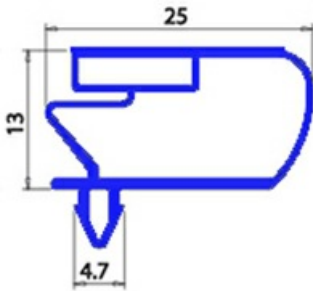

2103617

Date: 06-03-2025

Technical data

SHORT SIDE mm	A=955 mm
LONG SIDE mm	B=1550 mm
PROFILE TYPE	QQ10