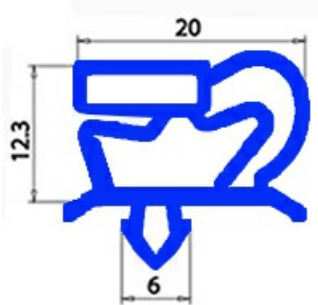

2103634

MAGNETIC SNAP IN GASKET 630X840MM O.D, QQ1

Date: 06-03-2025

**Technical data**

SHORT SIDE mm	A=630 mm
LONG SIDE mm	B=840 mm
PROFILE TYPE	QQ1