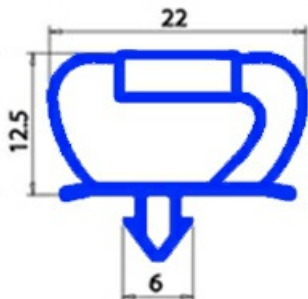

2103635

MAGNETIC SNAP IN GASKET 705X730MM O.D. XX2

Date: 23-11-2024

**Technical data**

SHORT SIDE mm	A=705 mm
LONG SIDE mm	B=730 mm
PROFILE TYPE	XX2

Manufacturer code

ELECTROLUX PROFESSIONAL S.P.A.