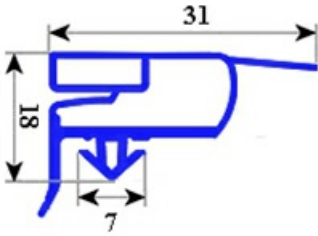

# MAGNETIC SNAP IN GASKET 685X1475MM O.D. QQ6

Date: 23-11-2024

## Technical data

SHORT SIDE mm	A=685 mm
LONG SIDE mm	B=1475 mm
PROFILE TYPE	QQ6