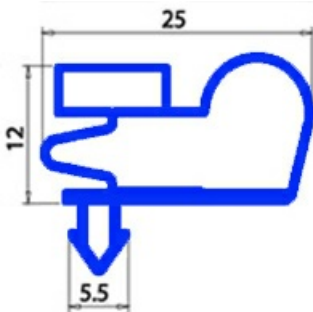

2103665

MAGNETIC SNAP IN GASKET 475X620MM QQ8 O.D.

Date: 23-01-2025

**Technical data**

SHORT SIDE mm	A=475 mm
LONG SIDE mm	B=620 mm
PROFILE TYPE	QQ8