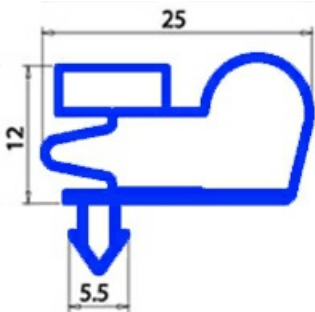

# MAGNETIC SNAP IN GASKET 475X620MM QQ8 O.D.

Date: 23-12-2024

## Technical data

SHORT SIDE mm	A=475 mm
LONG SIDE mm	B=620 mm
PROFILE TYPE	QQ8