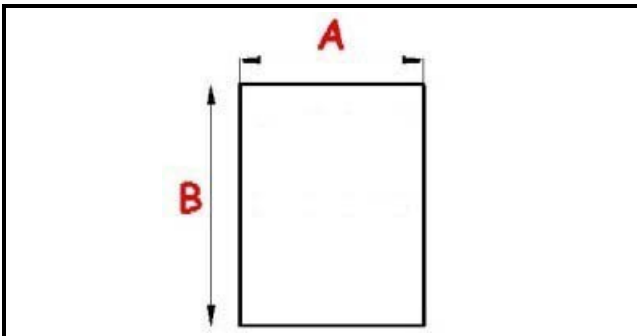

2103667

MAGNETIC SNAP IN GASKET 398X306 XX1

Date: 23-01-2025

**Technical data**

SHORT SIDE mm	A=306 mm
LONG SIDE mm	B=398 mm
PROFILE TYPE	QQ4