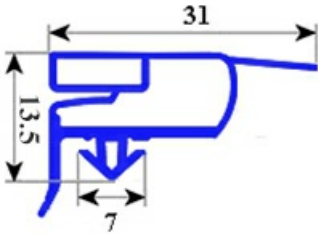

2103669

**GASKET MAGNETIC SNAP 397X595 MM" QQ6**

Date: 23-11-2024

**Technical data**

SHORT SIDE mm	A=397 mm
LONG SIDE mm	B=595 mm
PROFILE TYPE	QQ6

**Manufacturer code**

ELECTROLUX PROFESSIONAL S.P.A.