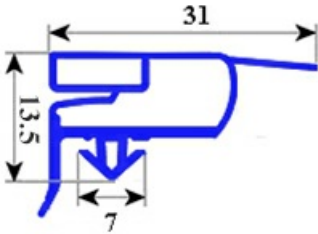

2103669

**GASKET MAGNETIC SNAP 397X595 MM" QQ6**

Date: 23-12-2024

**Technical data**

SHORT SIDE mm	A=397 mm
LONG SIDE mm	B=595 mm
PROFILE TYPE	QQ6

**Manufacturer code**

ELECTROLUX PROFESSIONAL S.P.A.