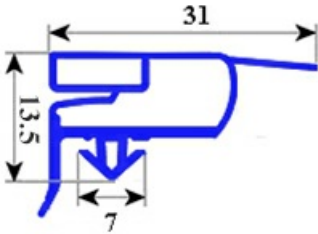

2103669

GASKET MAGNETIC SNAP 397X595 MM" QQ6

Date: 23-01-2025

**Technical data**

SHORT SIDE mm	A=397 mm
LONG SIDE mm	B=595 mm
PROFILE TYPE	QQ6

Manufacturer code

ELECTROLUX PROFESSIONAL S.P.A.