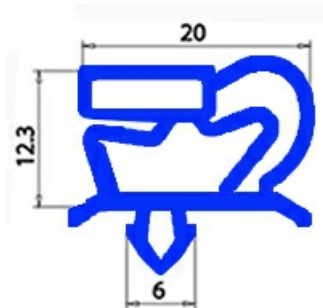

2103670

**MAGNETIC SNAP IN GASKET 305X445MM QQ1**

Date: 23-01-2025

**Technical data**

SHORT SIDE mm	A=305 mm
LONG SIDE mm	B=445 mm
PROFILE TYPE	QQ1

**Manufacturer code**

MODULAR PROFESSIONAL SRL