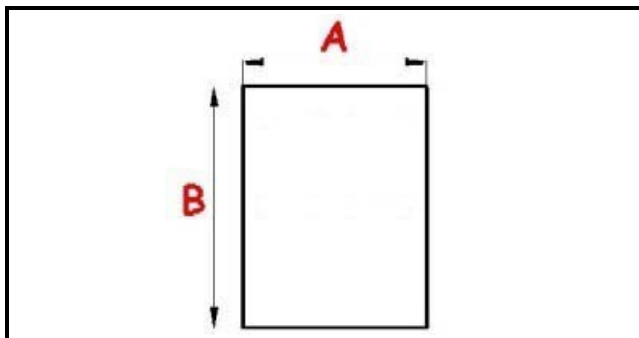

2103670

**MAGNETIC SNAP IN GASKET 305X445MM QQ1**

Date: 23-01-2025

**Technical data**

SHORT SIDE mm	A=305 mm
LONG SIDE mm	B=445 mm
PROFILE TYPE	QQ1

**Manufacturer code**

MODULAR PROFESSIONAL SRL